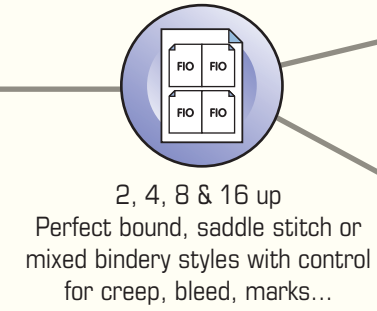

High productivity Preflight and RIP server

Pair it

Database Driven Automated Page-Pairing Engine

Proofing
High quality proof of pages or pairs

CtP OR FILM

Print directly into the workflow, upload pages via the WEB, drag & drop to Hot Folders or set up Watch Folders to automatically monitor submitted pages.