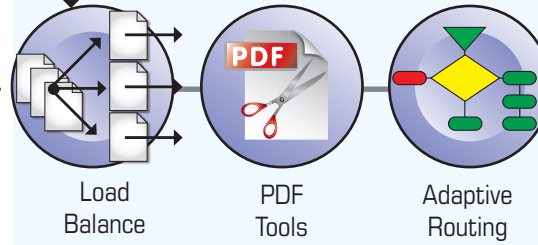

Web2Print

PrePress

External Customers

Send it

Internal Operators

Move it

FTP and Hot Folder based submission and re-naming

PrePage it

High productivity Preflight and RIP server

Pair it

Database Driven Automated Page-Pairing Engine

Proofing
High quality proof of pages or pairs

CtP OR FILM

Print directly into the workflow, upload pages via the WEB, drag & drop to Hot Folders or set up Watch Folders to automatically monitor submitted pages.